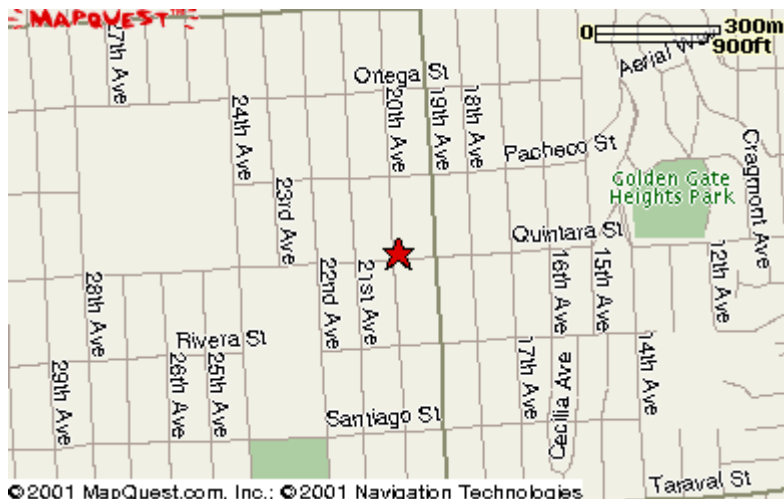

Christ Church Lutheran

1090 Quintara Street @ 20th Ave., San Francisco • Tel: 415-664-0915

Courtyard Door

1090 Quintara Street (@ 20th Avenue)
San Francisco, CA 94116-1268

www.christchurchlutheran.org

Directions:

Christ Church Lutheran is located on Quintara Street between 19th Avenue (Highway 1) and 20th Avenue. The church is 3 blocks north of the L Taraval line. You can also reach the church on the 28, 48, or 66 buses.. Neighborhood street parking is available. The sanctuary and parish hall are wheelchair accessible.